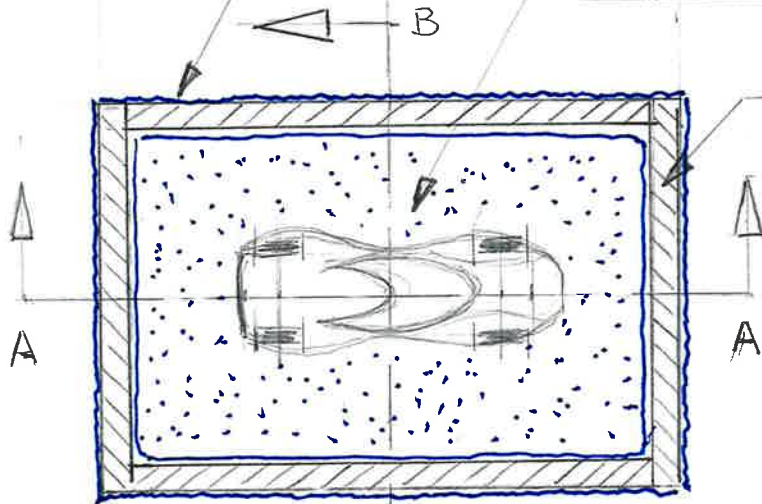

DOUBLE BOX SHIPPING CONTAINER

5/22/18

CONTACT: John L. Jacobus

PHONE 301-754-0303

EMAIL johnjacobus1@aol.com

10104 Gladstone St
Silver Spring, MD 20902-5116

OUTER CARDBOARD BOX
12" X 18" X 24"

INNER LAP TOP SHIPPING BOX
FROM FEDEX OFFICE STORES
5" X 16" X 21"

3/4" to 1" thick Styrofoam walls

* USE CARDBOARD OR STYROFOAM SHIMS
SO NOTHING CAN MOVE.

STYROFOAM

FOAM RUBBER

SECTION A-A

SECTION B-B

3 3/8" 5-sheets 3/4" Styrofoam stacked

5" 5" X 16" X 21" FedEx Lap Top Shipping BOX

3 3/8" 5-sheets 3/4" Styrofoam * stacked

* sheets are taped together with 3M

- FOAM RUBBER COMES IN FEDEX SHIPPING BOX
- STYROFOAM BLOCK OR SPACER UNDER MODEL PREVENTS
LOADING WHEEL ATTACHMENT POINTS.